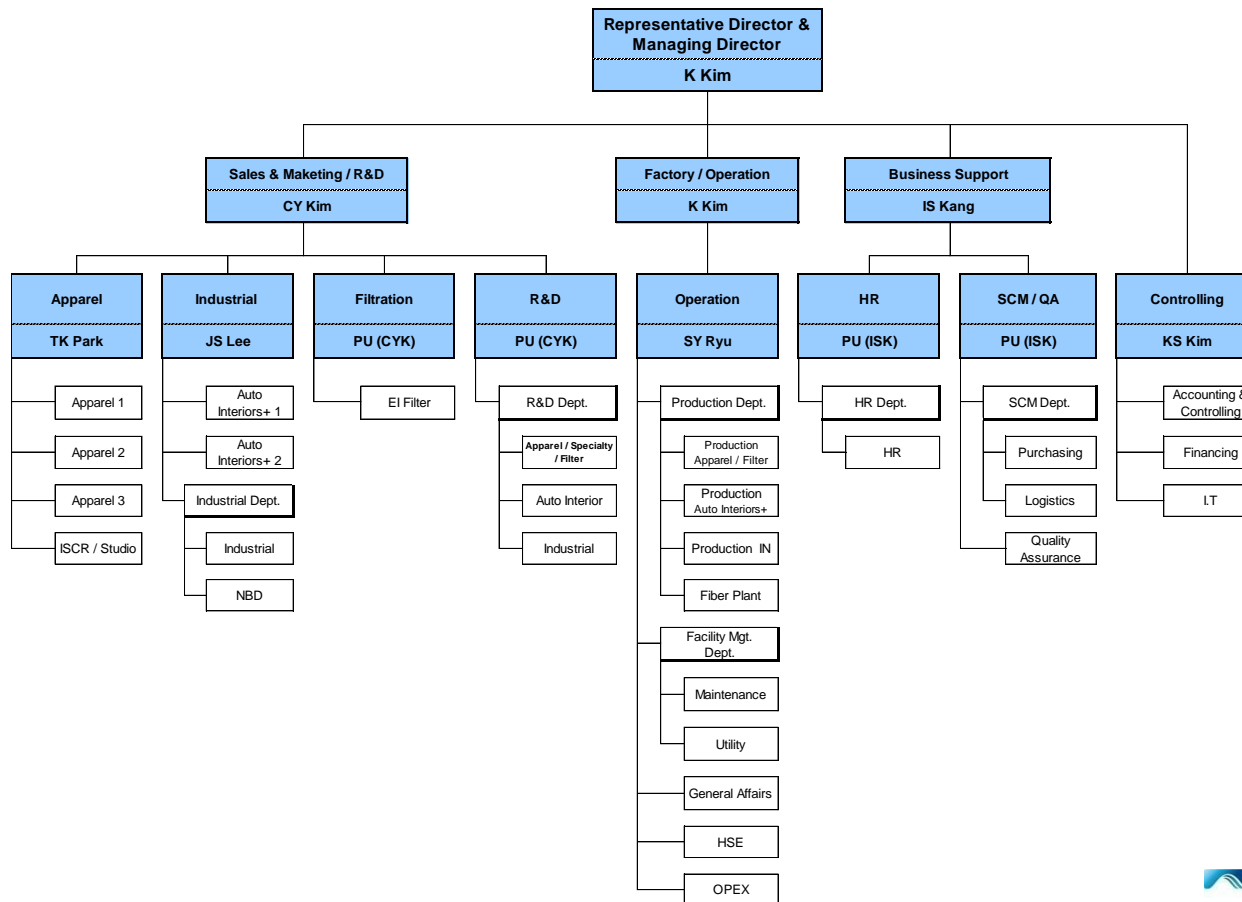

O-Sung Industrial Estate

Poseong Industrial Estate

Pyeongtaek Port

Population : 450,000
(800,000 in 2020)
Area : 452 km²

KVC - Organization

Facts & Figures

Highlights	2020
Sales (in billion KRW)	83.6
OR (ROS)	2.1 (2.5%)
Workforce	185 (250)

Sales structure by regions and business 2020

Business Portfolio

Nonwovens

Apparel

- Nonwoven Interlining
- Woven Interlining
- Padding + Synthetic Down
- Pocketing, Waistband, Tape

Auto Interiors+

- Headliner Facing
- Dope-dyed Staple Fiber
- Automotive Interior, Cargo-Screen, Acoustic-pad ...
- Battery Separator