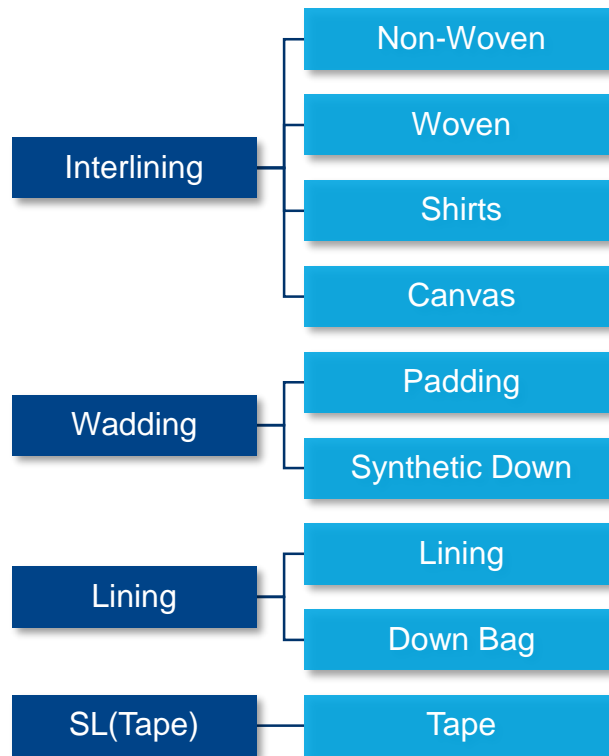

Sales structure by regions and business 2020

Business Portfolio

Nonwovens

Apparel

- Nonwoven Interlining
- Woven Interlining
- Padding + Synthetic Down
- Pocketing, Waistband, Tape

Auto Interiors+

- Headliner Facing
- Dope-dyed Staple Fiber
- Automotive Interior, Cargo-Screen, Acoustic-pad ...
- Battery Separator

Hygiene & Medical ...

- Baby & Adult Diaper
- Feminine Care
- Medical: TWC + AWC
- Face Mask & Pouch
- Industrial Wipes
- Electronic / IT Application

Filtration

- Engine Intake Filter
- *Filter Mat*
- *Cabin Air Filter*
- *Industrial Filter*
- *Human Protection*

Apparel

Automotive Interior+

Headliner Facings

Solid

Normal Print

HD Print

UD Print

PET Fibers