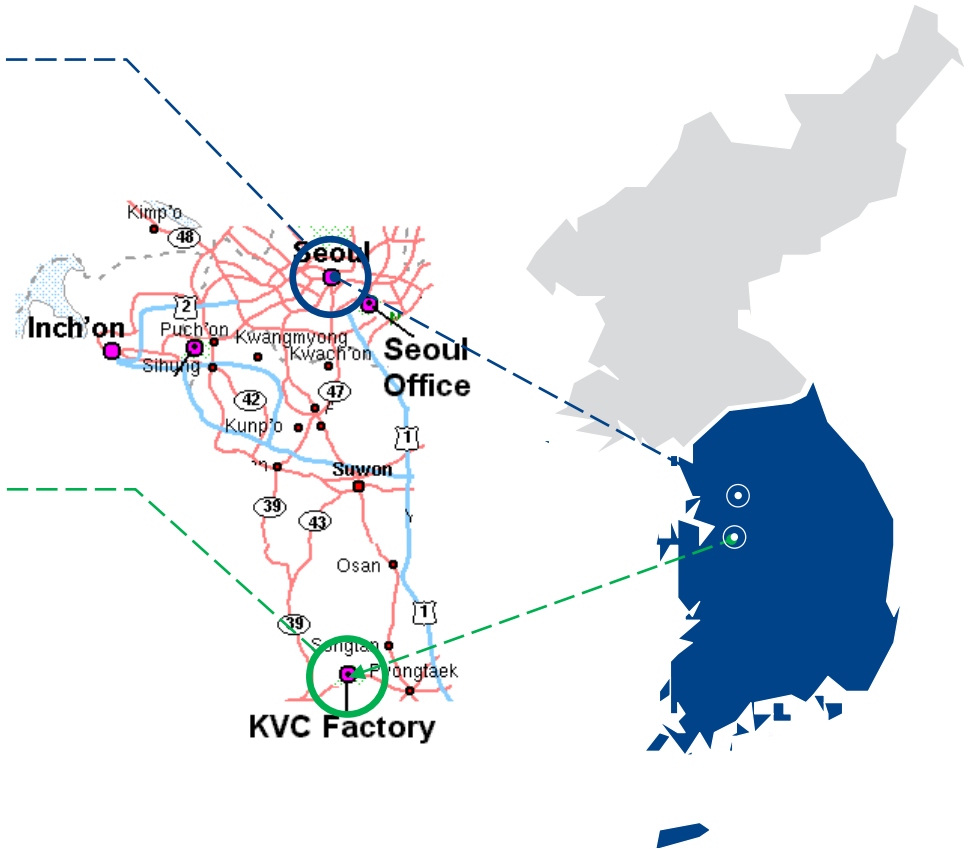

Location

Seoul Office

- Sales & Marketing
- HR & General Administration
- Finance & Account
- Procurement

Pyeongtaek Plant

- Production
- Research & Development
- Logistics (SCM)

Location (Pyeongtaek City)

O-Sung Industrial Estate

Poseong Industrial Estate

Pyeongtaek Port

Population : 450,000
(800,000 in 2020)
Area : 452 km²

KVC - Organization

Facts & Figures

Highlights	2020
Sales (in billion KRW)	83.6
OR (ROS)	2.1 (2.5%)
Workforce	185 (250)