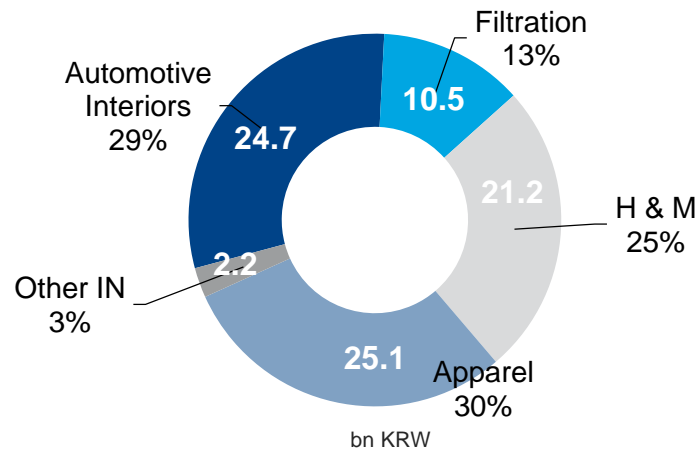

Facts & Figures

Highlights	2020
Sales (in billion KRW)	83.6
OR (ROS)	2.1 (2.5%)
Workforce	185 (250)

Sales structure by regions and business 2020