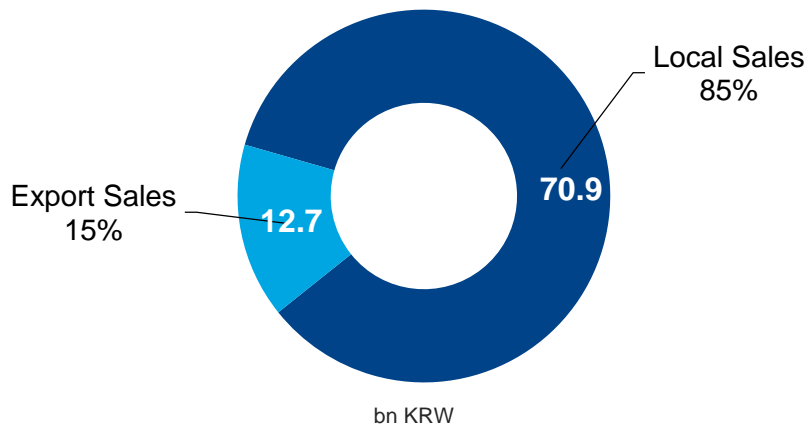

Facts & Figures

Highlights	2020
Sales (in billion KRW)	83.6
OR (ROS)	2.1 (2.5%)
Workforce	185 (250)

Sales structure by regions and business 2020