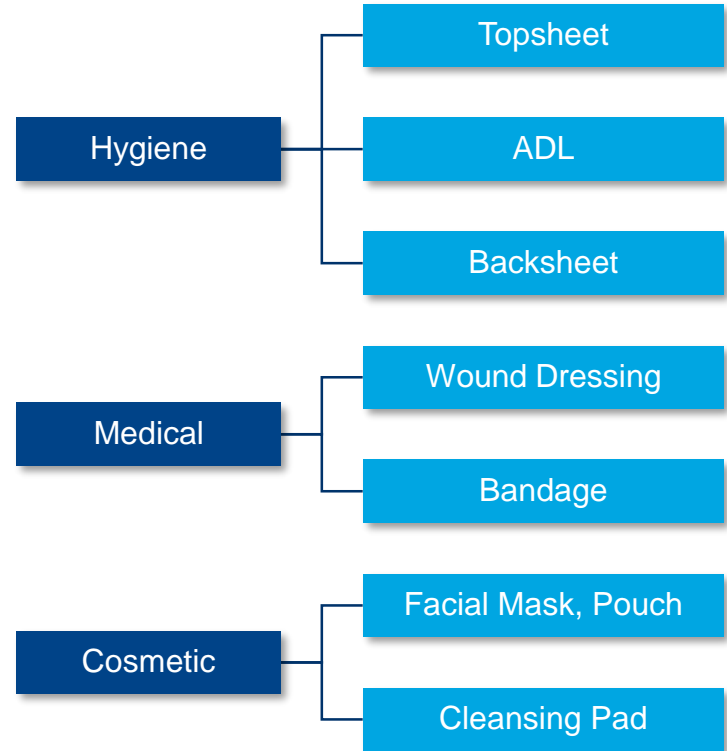

Apparel

Automotive Interior+

Headliner Facings

Solid

Normal Print

HD Print

UD Print

PET Fibers

2 - 3 Denier

6 - 20 Denier

Auto-Others

Trunk, Seat Backing

Rear package, Pillar

Cargo-screen, Acoustic-pad

Hygiene & Medical ...

Filtration